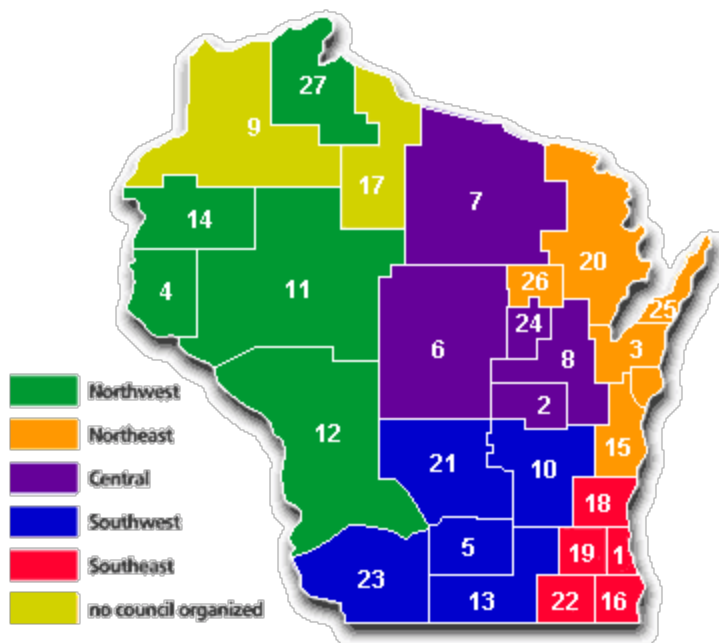

Wisconsin's Local Reading Councils

Northeast Zone

- Door County - 25
- Northeast - 20
- Greater Bayland - 3
- Interlake - 15

Northwest Zone

- Ashland Bayfield County - 27
- Northwest - 14
- St. Croix - 4
- Eau Claire - 11
- Midwest - 12

Southwest Zone

- Hidden Valley - 23
- Rock River - 10
- South Kettle Moraine - 13
- Madison Area - 5
- Muirland - 21

Central Zone

- Central Wisconsin - 6
- Mideast - 8
- Wolf River - 24
- Fox Valley - 2
- Headwaters - 7

Southeast Zone

- Milwaukee Area - 1
- Washington Ozaukee - 18
- Waukesha - 19
- Racine Kenosha - 16
- Southern Lakes - 22

For more information on Wisconsin's Local Councils, please visit the WSRA webpage @ www.wsra.org and/or contact Sue Bradley, WSRA Administrative Assistant via the "Contact Us" link on the WSRA webpage.