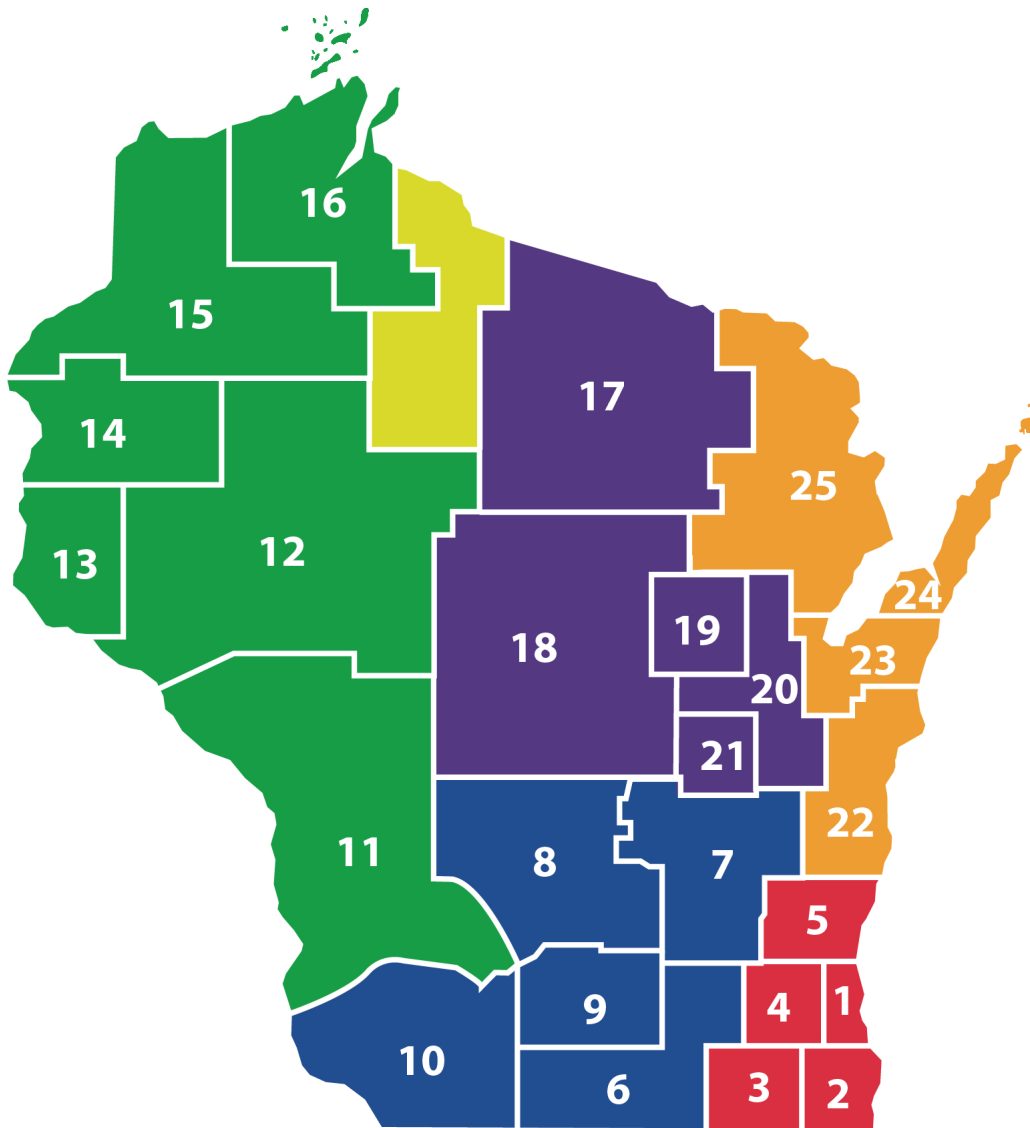

WSRA Local Councils

Please see the table below the map for links to the local council web pages.

Click on the link below to see the activities of the local reading council

If you would like to get more involved, please contact the leader of the district for each reading lists.

Northwest Zone
Zone Coordinator,
Teri Lassig

Central Zone
Zone Coordinator,
Brian Perrodin

Southeast Zone
Zone Coordinator,
Tanya Evans

Southwest Zone
Zone Coordinator,
Amanda DeVries

DCRC

[Door County](#) (24)

GBLC

[Greater Bayland](#) (23)

[Eau Claire Area](#) (12)

[Fox Valley](#) (21)

[Racine Kenosha](#) (2)

ECARC

FVRC

RKRC

WRRRC

[Wolf River](#) (19)

[Waukesha](#) (4)

[South Kettle Moraine](#) (6)

WCRC
SKMRC

LSLC

[Lake Superior Literacy Council](#) (15)